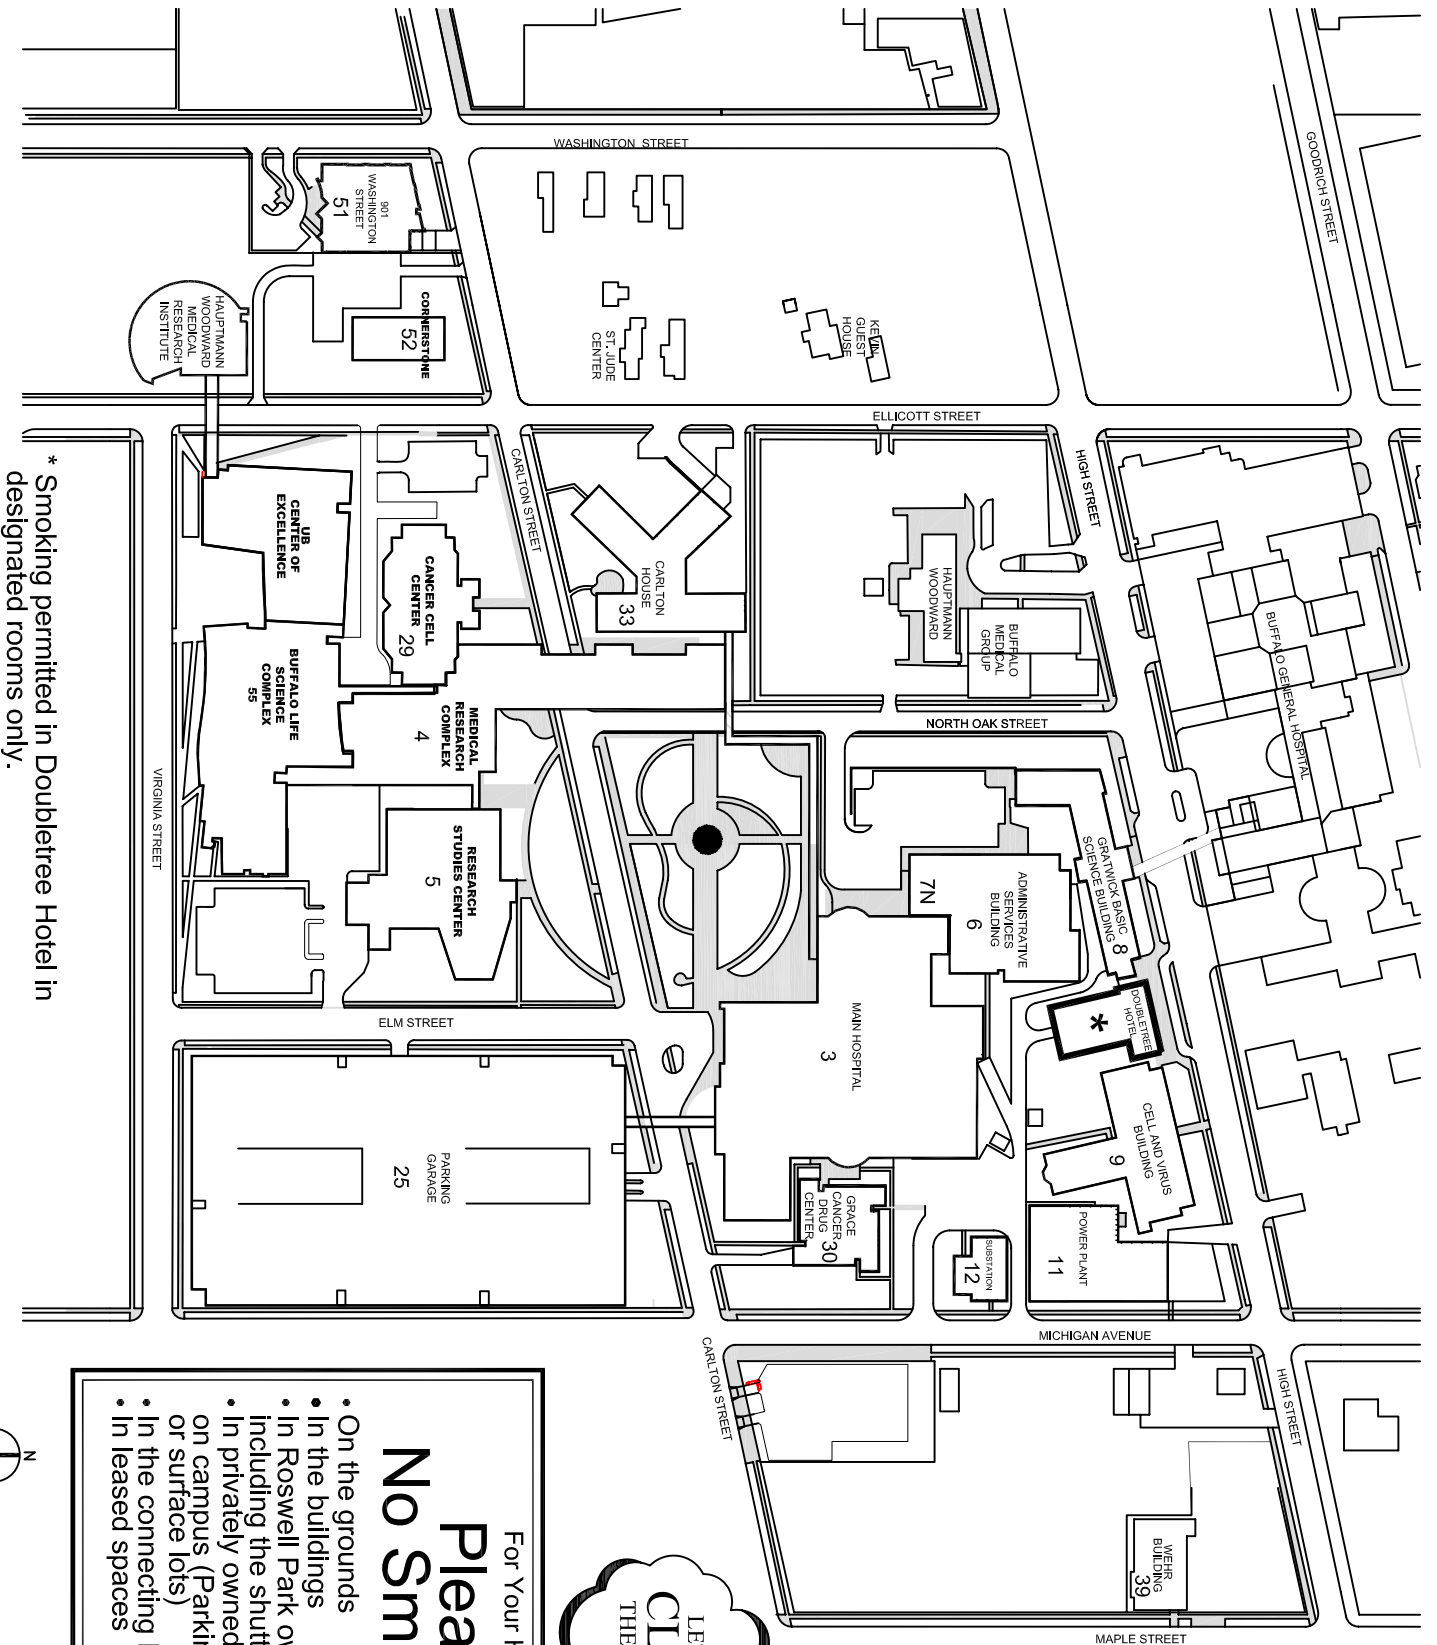

~Buffalo City
 Resolution prohibits
 smoking within 200 feet
 of any RP/CI building
 entrance

For Your Health
**Please
 No Smoking**

- On the grounds
- In the buildings
- In Roswell Park owned vehicles including the shuttles
- In privately owned vehicles on campus (Parking Ramp or surface lots)
- In the connecting bridges
- In leased spaces

* Smoking permitted in Doubletree Hotel in designated rooms only.